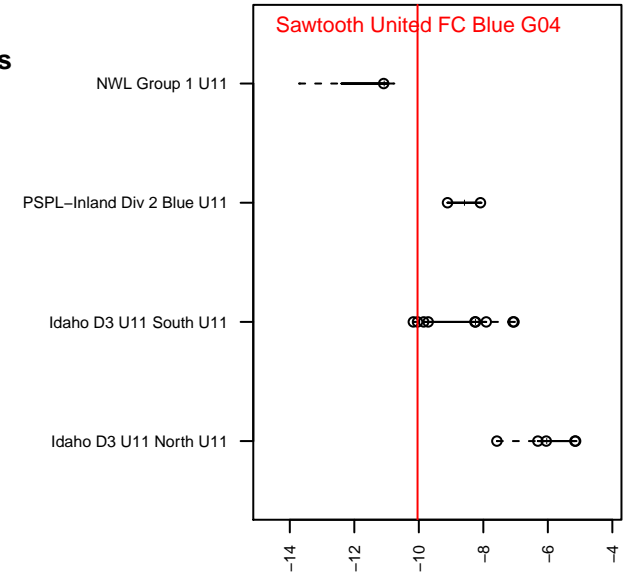

# Sawtooth United FC Blue G04

, ID  
 G04 total strength=118  
 attack=0.13 defense=0.07  
 fall league = Idaho D3 U11 South U11  
 spr league = Spr Idaho D3 U11 South U11

alt names used:  
 SAWTOOTH UNITED BLUE  
 SAWTOOTH UNITED FC 2004 GIRLS-BLUE (  
 SAWTOOTH UNITED FC 2004 GIRLS-BLUE

Venues played:  
 2015 Idaho D3 U11 South U11  
 2015 GEM State Challenge U11G Silver West I  
 2015 Spr Idaho D3 U11 South U11

**Sawtooth United FC Blue G04**  
 Dots are actual minus expected GF (blue circles) and GA (red triangles).  
 Blue line is smoothed change in attack strength. Red is smoothed change in defense strength.

**attack and defense variance (black dot)  
relative to other teams  
and top 10 in region**

**attack and defense rating  
relative to others at age  
and all opponents in last 13 months**

**Performance relative to 13 month average**